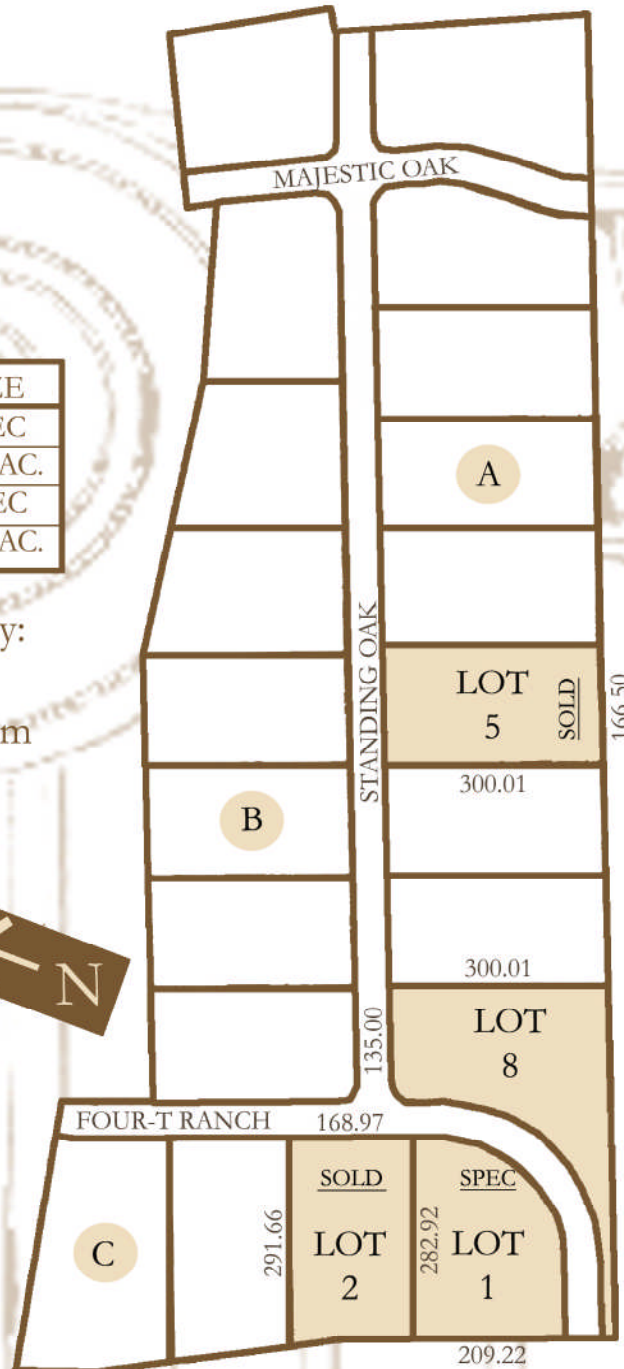

Jeff Watson Homes
A Design/Build Company

Woodland Park West

www.jeffwatsonhomes.com

Design-Build on Your Lot

LOT	BLOCK	PRICE	SIZE
1	C	\$495,000	SPEC
2	C	SOLD	1.10 AC.
5	A	SOLD	SPEC
8	A	\$57,500	1.47 AC.

Please contact Ken Doocy:
(512) 848-3676
ken@jeffwatsonhomes.com